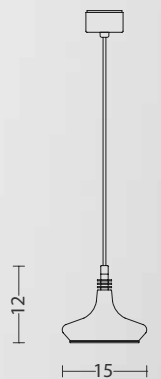

Details: Brass, copper or nickel.

Dimensions: \varnothing : 12 D: 19 H: 103 cm

Socket: E14, led/halogen by preference.

Delivered with a cable and a switch.

STICK

Material: Powder coated, brass, copper or nickel.
All luminaires are also available in antique fade.

Color: Bordeaux / Nickel or in the Mirror / Mirror
series (Nickel). Optional RAL colors also available,
and brass, copper or nickel.

Details: Brass, copper or nickel.

Dimensions: \varnothing : 22 D: 45 H: 160 cm

Details: Brass, copper or nickel.

Dimensions: \varnothing : 10 H: 19 cm

Socket: GU10, led/halogen by preference.

Delivered with a cable and a switch.

EASTWEST

Material: Powder coated, brass, copper or nickel.
All luminaires are also available in antique fade.

Color: Brass, copper or nickel. A variety of
RAL-colors are also available.

Details: Brass, copper or nickel.

Dimensions: \varnothing : 15 H: 12 cm

Socket: GY 6,35, 50 w/12 volt halogen.

Delivered with a cable and a switch.