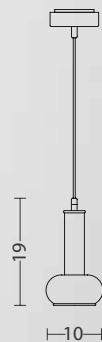

Details: Brass, copper or nickel.

Dimensions: \varnothing : 12 D: 19 H: 103 cm

Socket: E14, led/halogen by preference.

Delivered with a cable and a switch.

STICK

Material: Powder coated, brass, copper or nickel.
All luminaires are also available in antique fade.

Color: Bordeaux / Nickel or in the Mirror / Mirror
series (Nickel). Optional RAL colors also available,
and brass, copper or nickel.

Details: Brass, copper or nickel.

Dimensions: \varnothing : 22 D: 45 H: 160 cm

Socket: E14, led/halogen by preference.

Delivered with a cable and a switch.

TORCH

Material: Powder coated, brass, copper or nickel.
All luminaires are also available in antique fade.

Color: Brass, copper or nickel. A variety of
RAL-colors are also available.

Details: Brass, copper or nickel.

Dimensions: \varnothing : 10 H: 19 cm

Socket: GU10, led/halogen by preference.

Delivered with a cable and a switch.

EASTWEST

Material: Powder coated, brass, copper or nickel.
All luminaires are also available in antique fade.