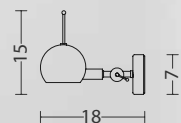

ACROBAT MINI

Material: Powder coated, brass, copper or nickel.
All luminaires are also available in antique fade.

Color: Brass, copper or nickel. A variety of
RAL-colors are also available.

Details: Brass, copper or nickel.

Dimensions: $\varnothing$: 7 D: 15 H: 18 cm

Socket: G9 LED light sources recommended.

Delivered with a cable and a switch.