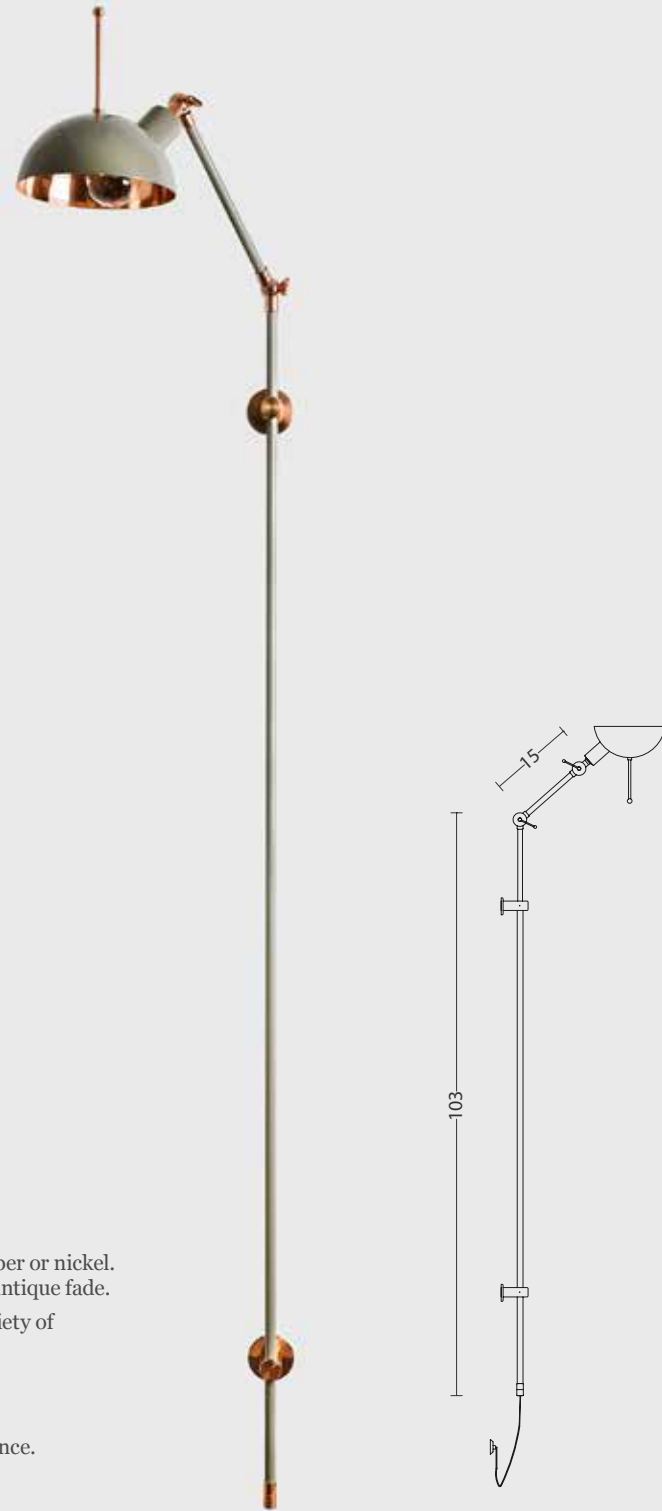

◀ Proud Winner of Elle Decoration
Swedish Design Awards 2016

KETTLE STICK

Material: Powder coated, brass, copper or nickel.
All luminaires are also available in antique fade.

Color: Brass, copper or nickel. A variety of
RAL-colors are also available.

Details: Brass, copper or nickel.

Dimensions: \varnothing : 12 D: 19 H: 103 cm

Socket: E14, led/halogen by preference.

Delivered with a cable and a switch.

STICK

Material: Powder coated, brass, copper or nickel.
All luminaires are also available in antique fade.

Color: Bordeaux / Nickel or in the Mirror / Mirror
series (Nickel). Optional RAL colors also available,
and brass, copper or nickel.

Details: Brass, copper or nickel.

Dimensions: \varnothing : 22 D: 45 H: 160 cm

Details: Brass, copper or nickel.

Dimensions: \varnothing : 10 H: 19 cm

Socket: GU10, led/halogen by preference.

Delivered with a cable and a switch.

EASTWEST

Material: Powder coated, brass, copper or nickel.
All luminaires are also available in antique fade.