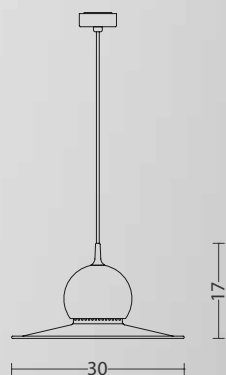

GRAND ORIENT STAR

Material: Powder coated, brass, copper or nickel.
All luminaires are also available in antique fade.

Color: Brass, copper or nickel. A variety of
RAL-colors are also available.

Details: Brass, copper or nickel.

Dimensions: $\varnothing$: 30 H: 17 cm

Socket: LED light source/gy 6.35, 50 w/12 volt halogen.

Delivered with a cable and a switch.

KETTLE STICK FLOOR

Material: Powder coated, brass, copper or nickel.
All luminaires are also available in antique fade.

Color: Brass, copper or nickel. A variety of
RAL-colors are also available.

Details: Brass, copper or nickel.

Dimensions: D: 21 H: 95/103 cm

Socket: E14, led/halogen by preference.

Delivered with a cable and a switch.