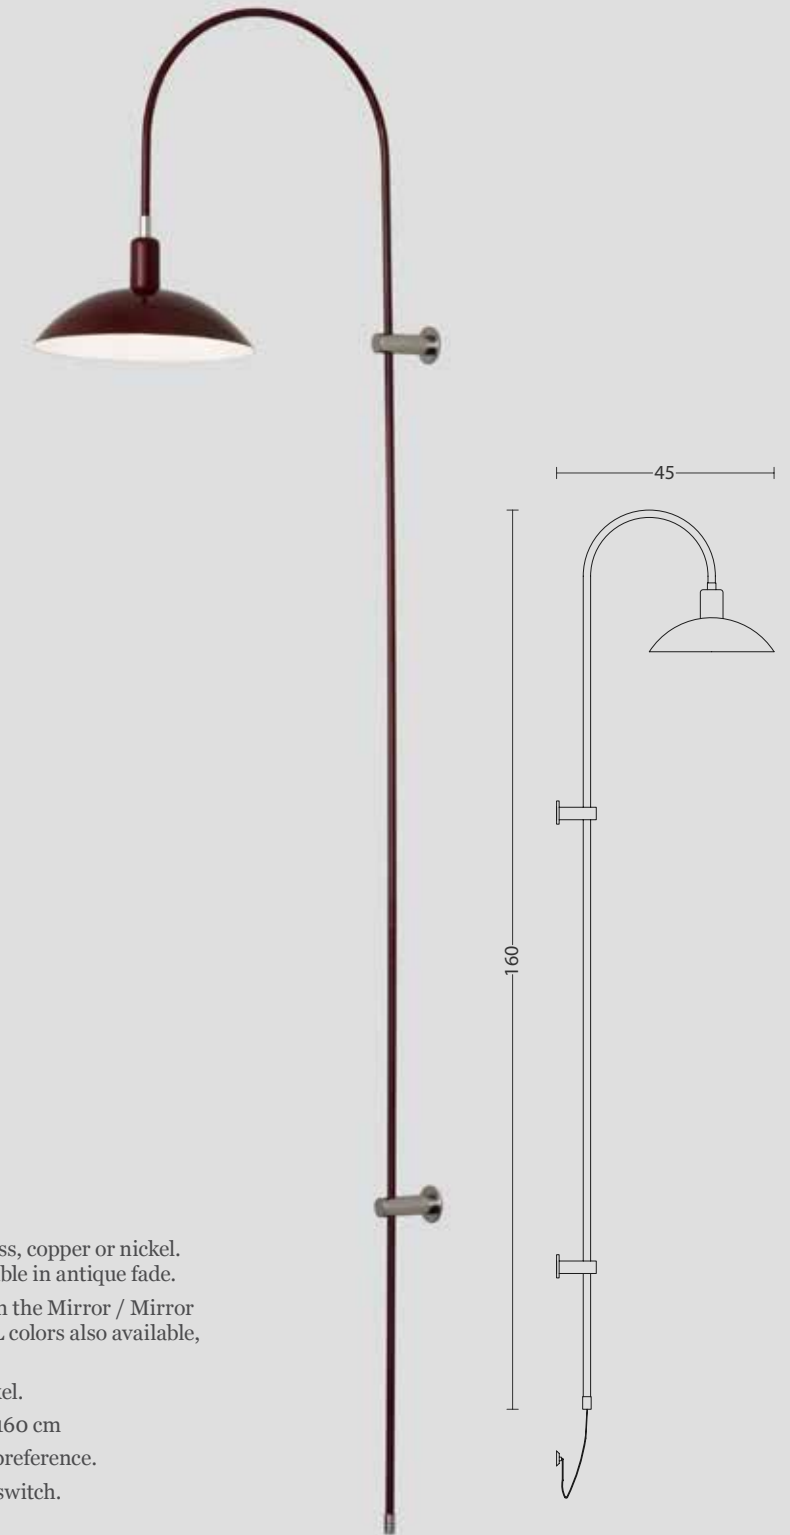

◀ Proud Winner of Elle Decoration
Swedish Design Awards 2016

KETTLE STICK

Material: Powder coated, brass, copper or nickel.
All luminaires are also available in antique fade.

Color: Brass, copper or nickel. A variety of
RAL-colors are also available.

Details: Brass, copper or nickel.

Dimensions: \varnothing : 12 D: 19 H: 103 cm

Socket: E14, led/halogen by preference.

Delivered with a cable and a switch.

STICK

Material: Powder coated, brass, copper or nickel.
All luminaires are also available in antique fade.

Color: Bordeaux / Nickel or in the Mirror / Mirror
series (Nickel). Optional RAL colors also available,
and brass, copper or nickel.

Details: Brass, copper or nickel.

Dimensions: \varnothing : 22 D: 45 H: 160 cm

Details: Brass, copper or nickel.

Dimensions: \varnothing : 10 H: 19 cm

Socket: GU10, led/halogen by preference.

Delivered with a cable and a switch.

EASTWEST

Material: Powder coated, brass, copper or nickel.
All luminaires are also available in antique fade.