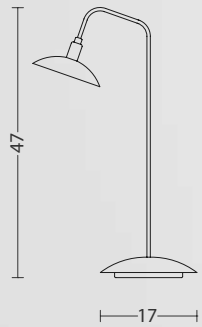

Dimensions: \varnothing : 12 D: 22 H: 19 cm

Socket: E14, led/halogen by preference.

Delivered with a cable and a switch.

TORCH SPOT

Material: Powder coated, brass, copper or nickel.
All luminaires are also available in antique fade.

Dimensions: \varnothing : 7 D: 15 H: 18 cm

Socket: G9 LED light sources recommended.

Delivered with a cable and a switch.

ACROBAT

Material: Powder coated, brass, copper or nickel.
All luminaires are also available in antique fade.

Color: Brass, copper or nickel. A variety of
RAL-colors are also available.

Details: Brass, copper or nickel.

Dimensions: \varnothing : 7 D: 43 cm

Socket: G9 LED light sources recommended.

Delivered with a cable and a switch.

Dimensions: \varnothing : 13,5 D: 17 H: 47 cm

Socket: G9 LED light sources recommended.

Delivered with a cable and a switch.

KETTLE

Material: Powder coated, brass, copper or nickel.
All luminaires are also available in antique fade.