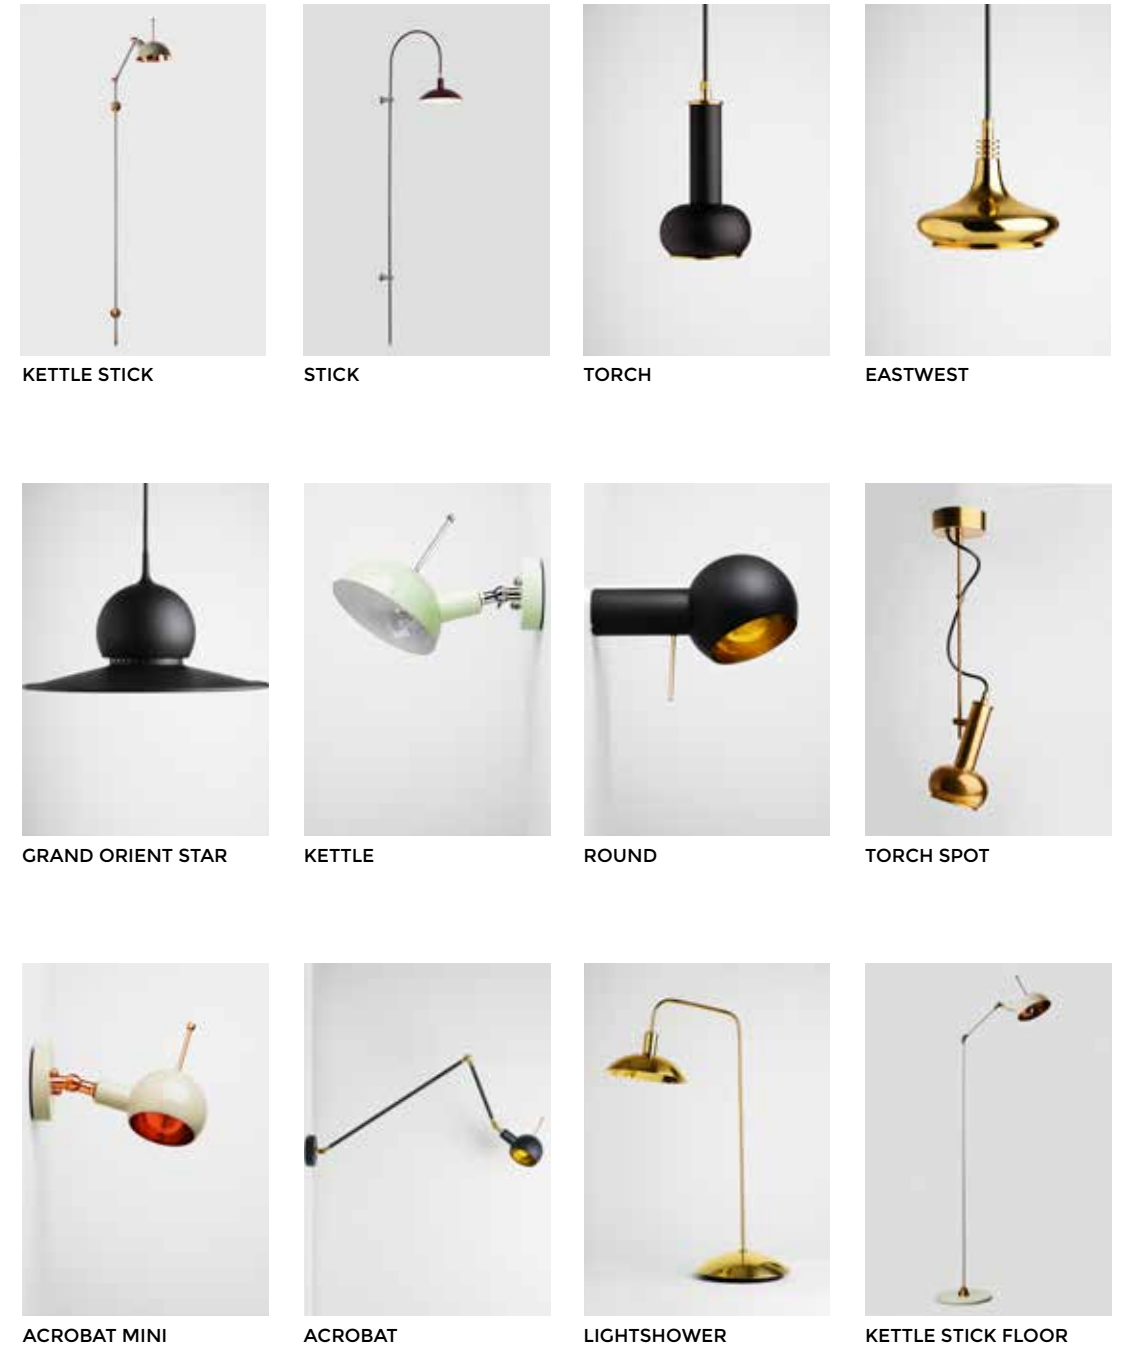

GRAND ORIENT STAR

Material: Powder coated, brass, copper or nickel.
All luminaires are also available in antique fade.

Color: Brass, copper or nickel. A variety of
RAL-colors are also available.

Details: Brass, copper or nickel.

LIGHTSHOWER

Material: Powder coated, brass, copper or nickel.
All luminaires are also available in antique fade.

Color: Brass, copper or nickel. A variety of RAL-colors are also available.

Details: Brass, copper or nickel.

Color: Brass, copper or nickel. A variety of RAL-colors are also available.

Details: Brass, copper or nickel.

Dimensions: \varnothing : 20 D: 21 H: 14 cm

Socket: E 14, led/halogen by preference.

Delivered with a cable and a switch.

COLORS OF LIGHTWORK

MATTE TEXTURES

GENUINE METALS

DETAILS

COLLECTION

*Experience the design space of Lightwork.
Visit lightwork.nu*

LIGHTWORK

Showroom & office: Bondegatan 21, 116 33 Stockholm, Sweden
info@lightwork.nu - www.lightwork.nu