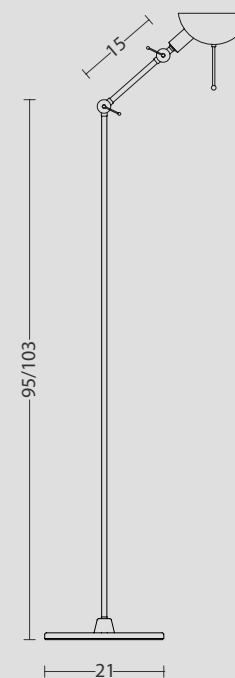

Color: Brass, copper or nickel. A variety of
RAL-colors are also available.

Details: Brass, copper or nickel.

Dimensions: \varnothing : 15 H: 12 cm

Socket: GY 6,35, 50 w/12 volt halogen.

Delivered with a cable and a switch.

Dimensions: \varnothing : 30 H: 17 cm

Socket: LED light source/gy 6.35, 50 w/12 volt halogen.

Delivered with a cable and a switch.

KETTLE STICK FLOOR

Material: Powder coated, brass, copper or nickel.
All luminaires are also available in antique fade.

Color: Brass, copper or nickel. A variety of
RAL-colors are also available.

Details: Brass, copper or nickel.

Dimensions: D: 21 H: 95/103 cm

Socket: E14, led/halogen by preference.

Delivered with a cable and a switch.

Dimensions: \varnothing : 12 D: 22 H: 19 cm

Socket: E14, led/halogen by preference.

Delivered with a cable and a switch.

TORCH SPOT

Material: Powder coated, brass, copper or nickel.
All luminaires are also available in antique fade.