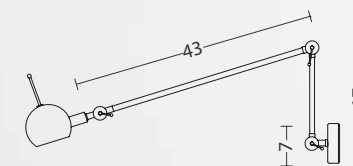

ACROBAT

Material: Powder coated, brass, copper or nickel.
All luminaires are also available in antique fade.

Color: Brass, copper or nickel. A variety of
RAL-colors are also available.

Details: Brass, copper or nickel.

Dimensions: $\varnothing$: 7 D: 43 cm

Socket: G9 LED light sources recommended.

Delivered with a cable and a switch.