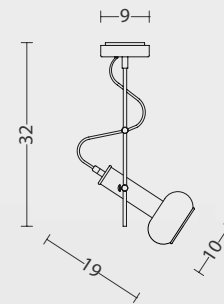

Color: Brass, copper or nickel. A variety of
RAL-colors are also available.

Details: Brass, copper or nickel.

Dimensions: D: 21 H: 95/103 cm

Socket: E14, led/halogen by preference.

Delivered with a cable and a switch.

Dimensions: \varnothing : 12 D: 22 H: 19 cm

Socket: E14, led/halogen by preference.

Delivered with a cable and a switch.

TORCH SPOT

Material: Powder coated, brass, copper or nickel.
All luminaires are also available in antique fade.

Color: Brass, copper or nickel. A variety of RAL-colors are also available.

Details: Brass, copper or nickel.

Dimensions: \varnothing : 10 D: 19 H: 32 cm

Socket: GU 10, led/halogen by preference.

Delivered with a cable and a switch.