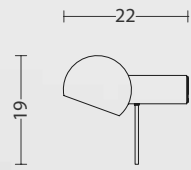

Color: Brass, copper or nickel. A variety of
RAL-colors are also available.

Details: Brass, copper or nickel.

Dimensions: D: 21 H: 95/103 cm

Socket: E14, led/halogen by preference.

Delivered with a cable and a switch.

Dimensions: \varnothing : 12 D: 22 H: 19 cm

Socket: E14, led/halogen by preference.

Delivered with a cable and a switch.

TORCH SPOT

Material: Powder coated, brass, copper or nickel.
All luminaires are also available in antique fade.