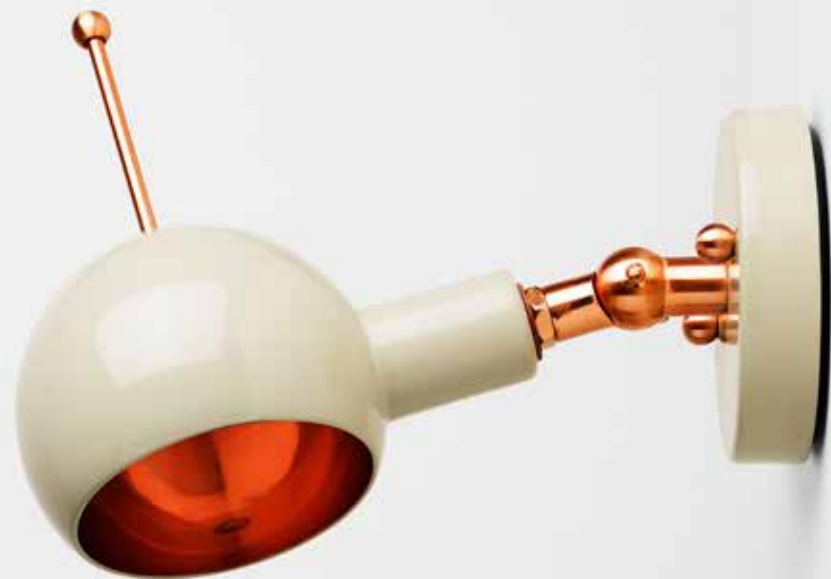

Dimensions: \varnothing : 12 D: 22 H: 19 cm

Socket: E14, led/halogen by preference.

Delivered with a cable and a switch.

TORCH SPOT

Material: Powder coated, brass, copper or nickel.
All luminaires are also available in antique fade.

Color: Brass, copper or nickel. A variety of RAL-colors are also available.

Details: Brass, copper or nickel.

Dimensions: \varnothing : 10 D: 19 H: 32 cm

Socket: GU 10, led/halogen by preference.

Delivered with a cable and a switch.