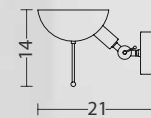

KETTLE

Material: Powder coated, brass, copper or nickel.
All luminaires are also available in antique fade.

Color: Brass, copper or nickel. A variety of RAL-colors are also available.

Details: Brass, copper or nickel.

Dimensions: $\varnothing$: 20 D: 21 H: 14 cm

Socket: E 14, led/halogen by preference.

Delivered with a cable and a switch.